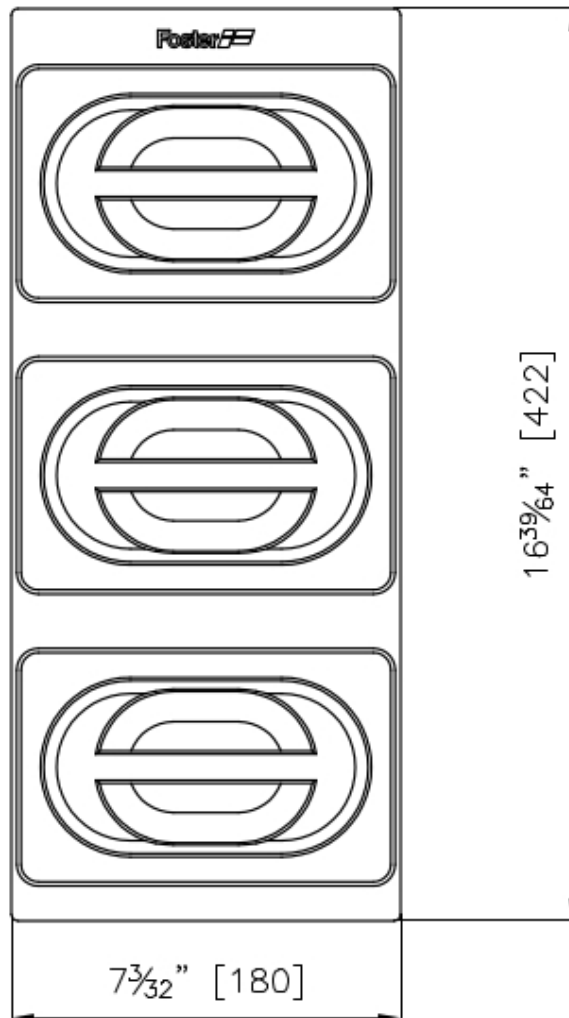

TECHNICAL DATA